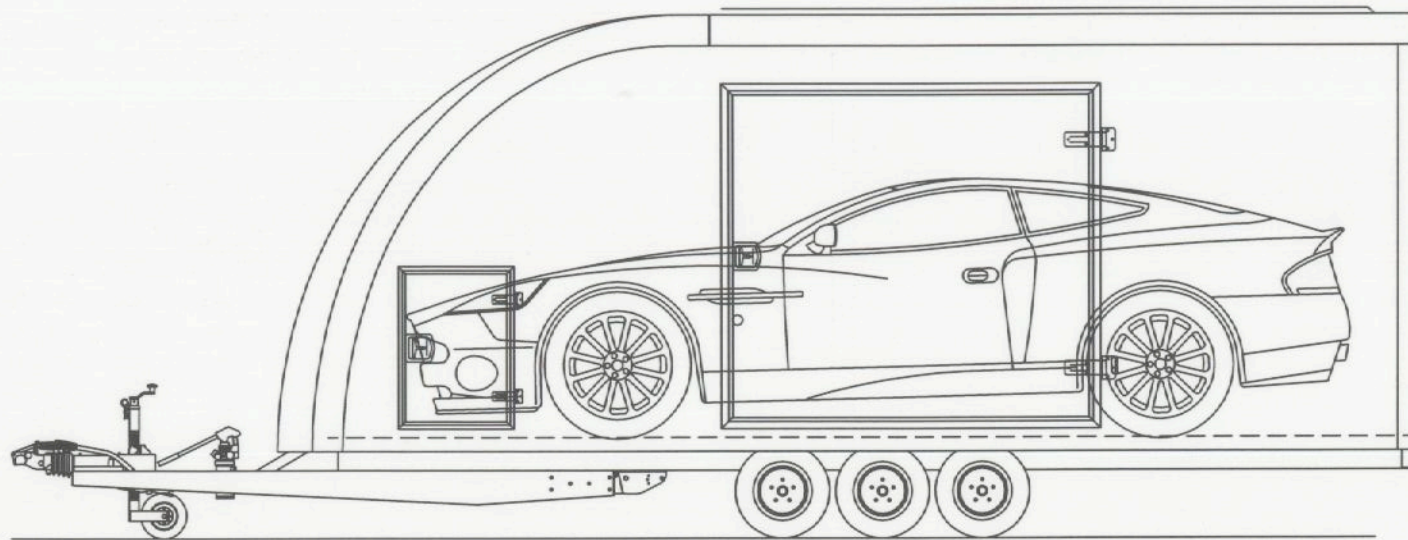

BRIAN JAMES TRAILERS

JULY06

Motor Shuttle Tri Axle
SIDE AND REAR VIEW

DRAWN BY :- DJ				
DIMENSIONS				
IN	mm	No	Description	Dia

DRAWING NUMBER	HOLES	MATERIAL	BRIAN JAMES TRAILERS (C)	LAST MODIFIED DATE:	TITLE :
			ORIGINAL DATE:		