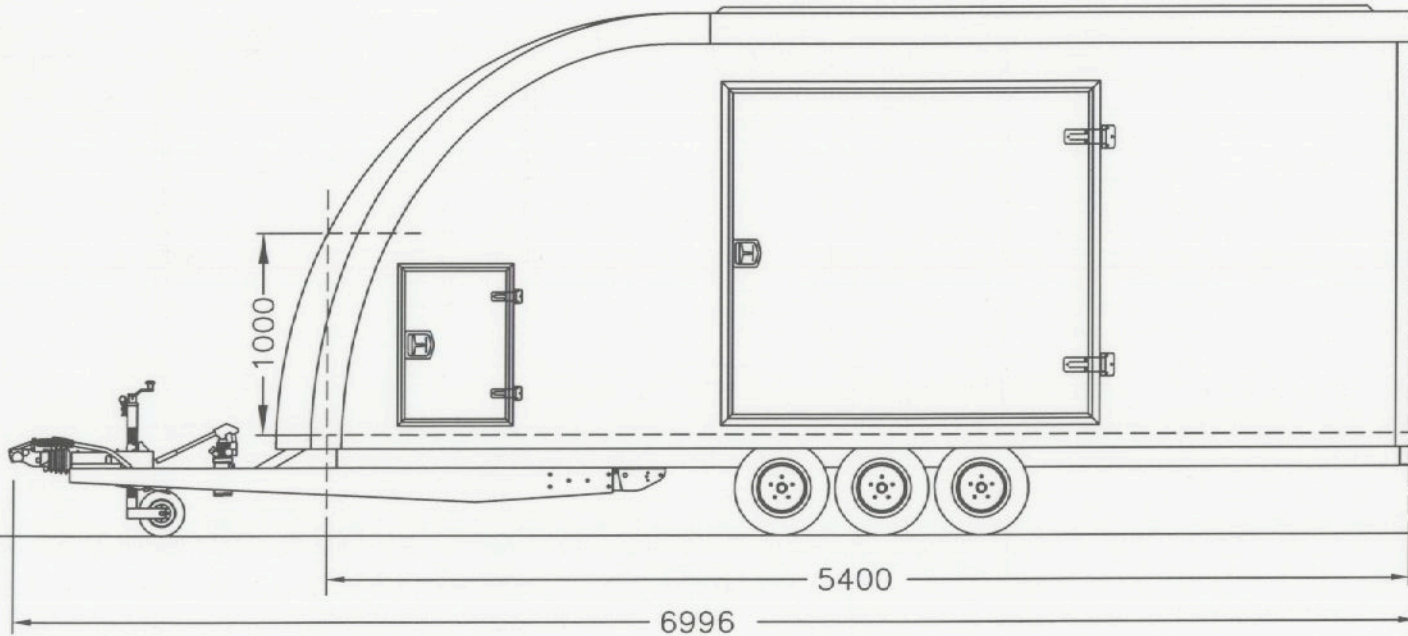

BRIAN JAMES TRAILERS

JULY06

Motor Shuttle Tri Axle
SIDE AND REAR VIEW

DRAWN BY :- DJ				
DIMENSIONS				
IN	mm	No	Description	Dia

DRAWING NUMBER	HOLES	MATERIAL	BRIAN JAMES TRAILERS (C)	LAST MODIFIED DATE:	TITLE :
			ORIGINAL DATE:		