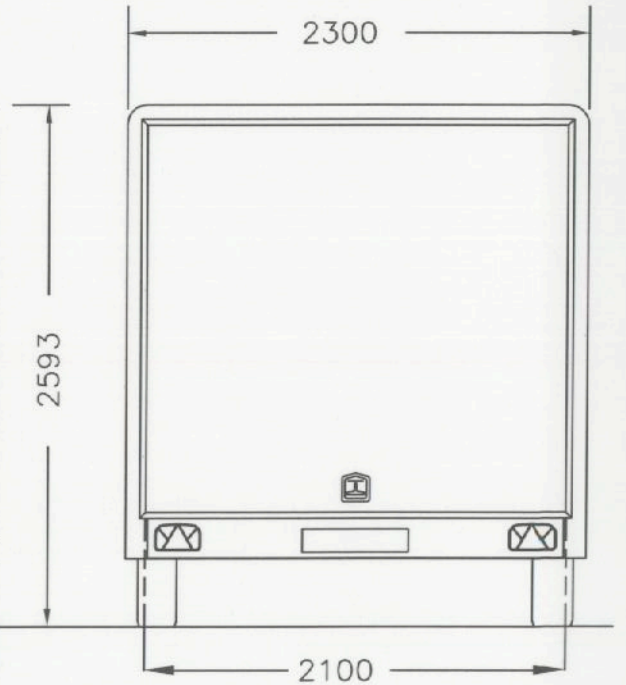

BRIAN JAMES TRAILERS

JULY06

Motor Shuttle Tri Axle
SIDE AND REAR VIEW

DRAWN BY :- DJ				
DIMENSIONS				
IN	mm	No	Description	Dia

DRAWING NUMBER	HOLES	MATERIAL	BRIAN JAMES TRAILERS (C)	LAST MODIFIED DATE:	TITLE :
			ORIGINAL DATE:		